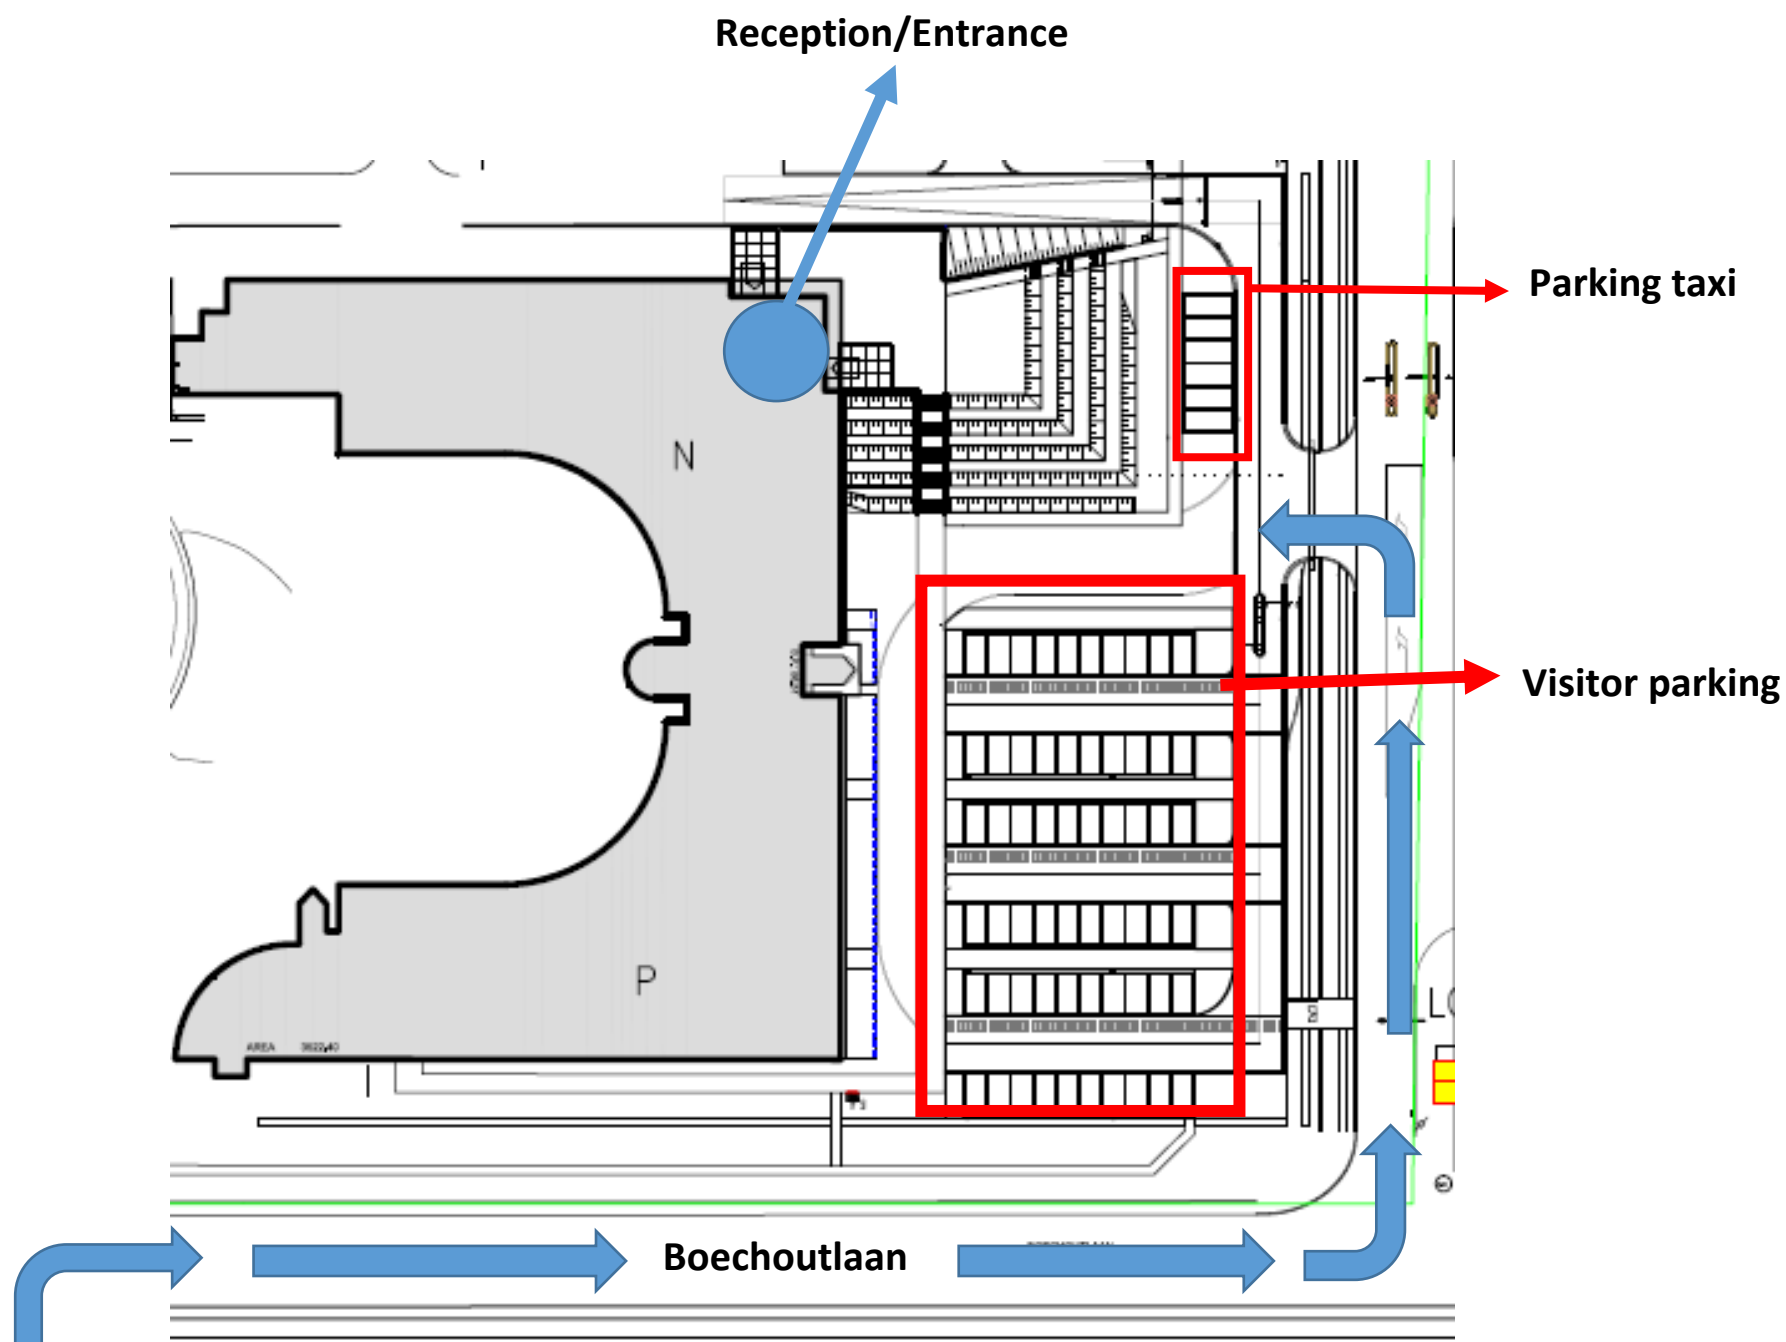

## Coming from Gent (E40) or Mons-Charleroi (E19):

Follow the Ring-Road RO, direction "Antwerpen". Take exit 7 bis and follow the road signs to "Strombeek-bever".

## Coming from Antwerpen-Mechelen (E19) or Liège-Leuven-Zaventem (E40):

Follow the ring-road RO, direction "Gent". Take exit 7 bis and follow the road signs to "Strombeek-Bever".

Exit 7 bis: "Strombeek -Bever"